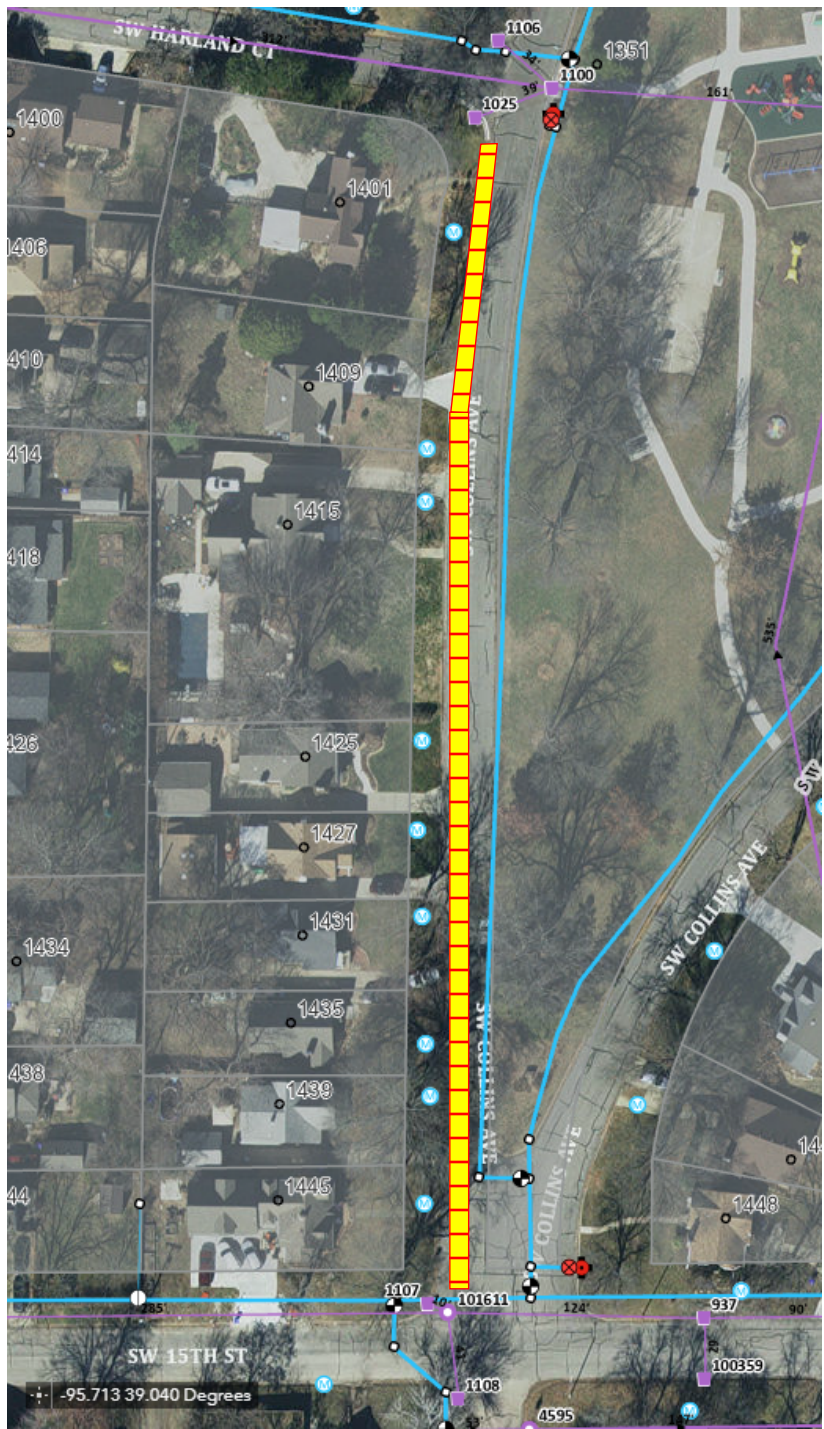

841102.01 Collins Park Phase II Curb & Gutter Location Map

841102.01 Collins Park Phase II Curb & Gutter Location Map

841102.01 Collins Park Phase II Curb & Gutter Location Map

841102.01 Collins Park Phase II Curb & Gutter Location Map